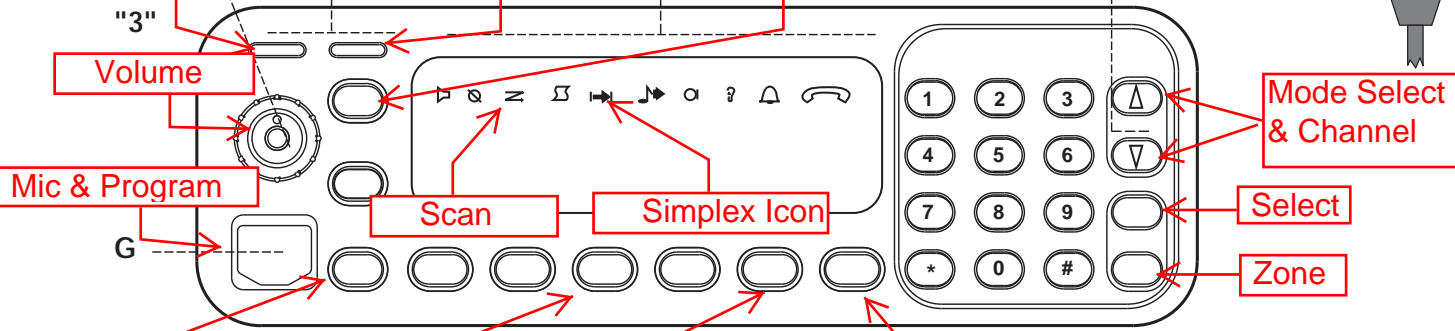

Yellow LED Busy B Red LED Tx Zone (All / NEAR900)

Call Ch (Falmouth) High/Low Pwr Scan talk Around (simplex)

MODEL - 3 Control Head
FARA - 900 Mhz