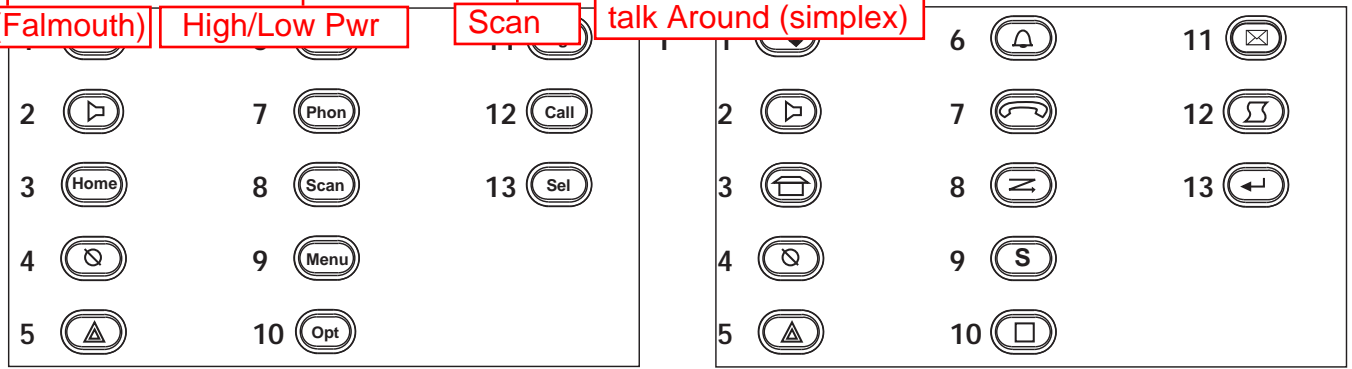

Yellow LED Busy B Red LED Tx Zone (All / NEAR900)

Call Ch (Falmouth) High/Low Pwr Scan talk Around (simplex)

MODEL - 3 Control Head
FARA - 900 Mhz